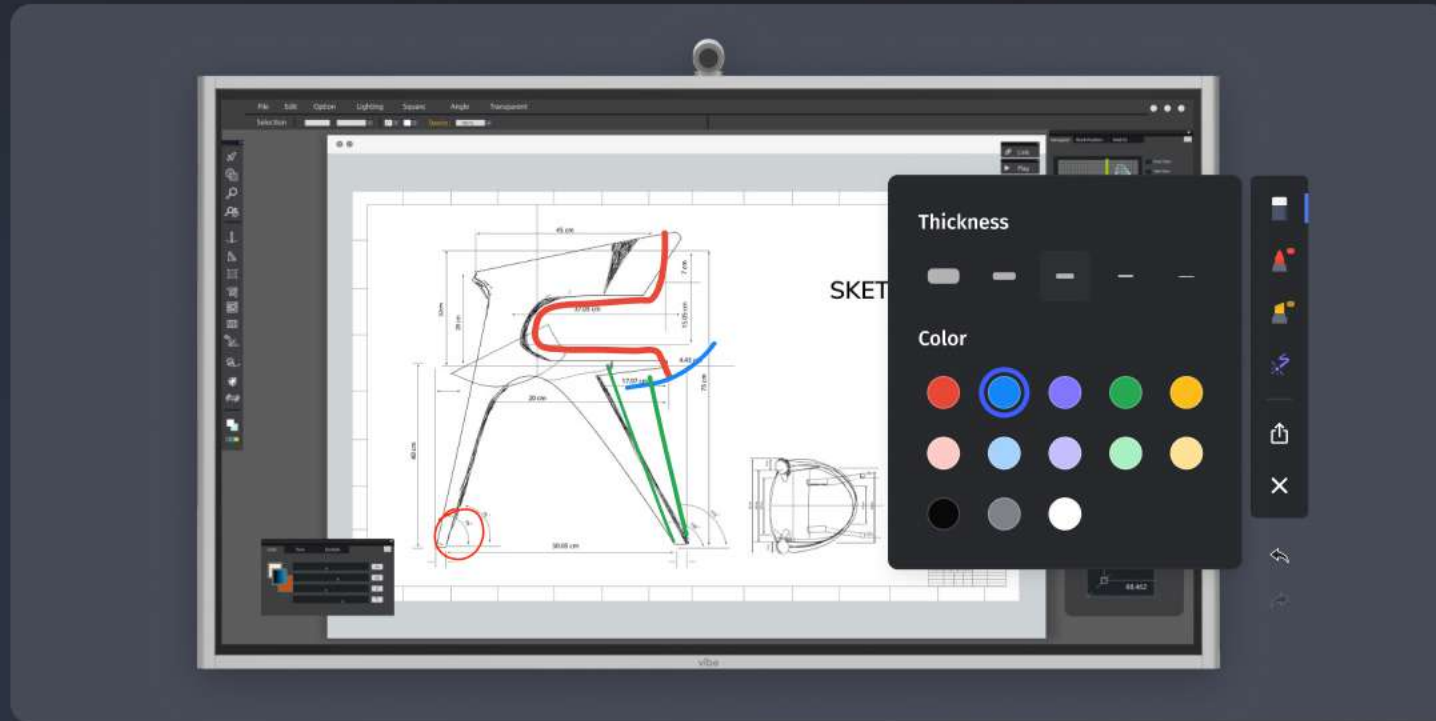

Hybrid Teamwork

Bring you teams closer with collaborative work

Annotate freely, communicate clearly

- ✓ Annotate files, images, videos, webpages, apps, or cast screens while presenting, making it easy to emphasize important points and bring clarity to your big ideas.