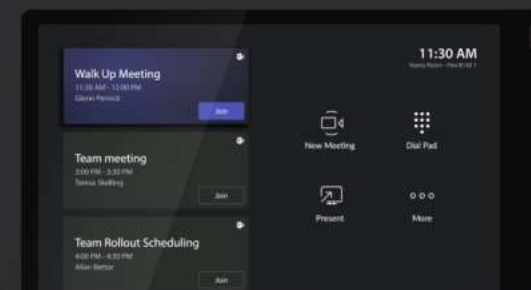

Unified control integration

Integrate with controller systems like Crestron and Q-SYS using Vibe's professional API service.