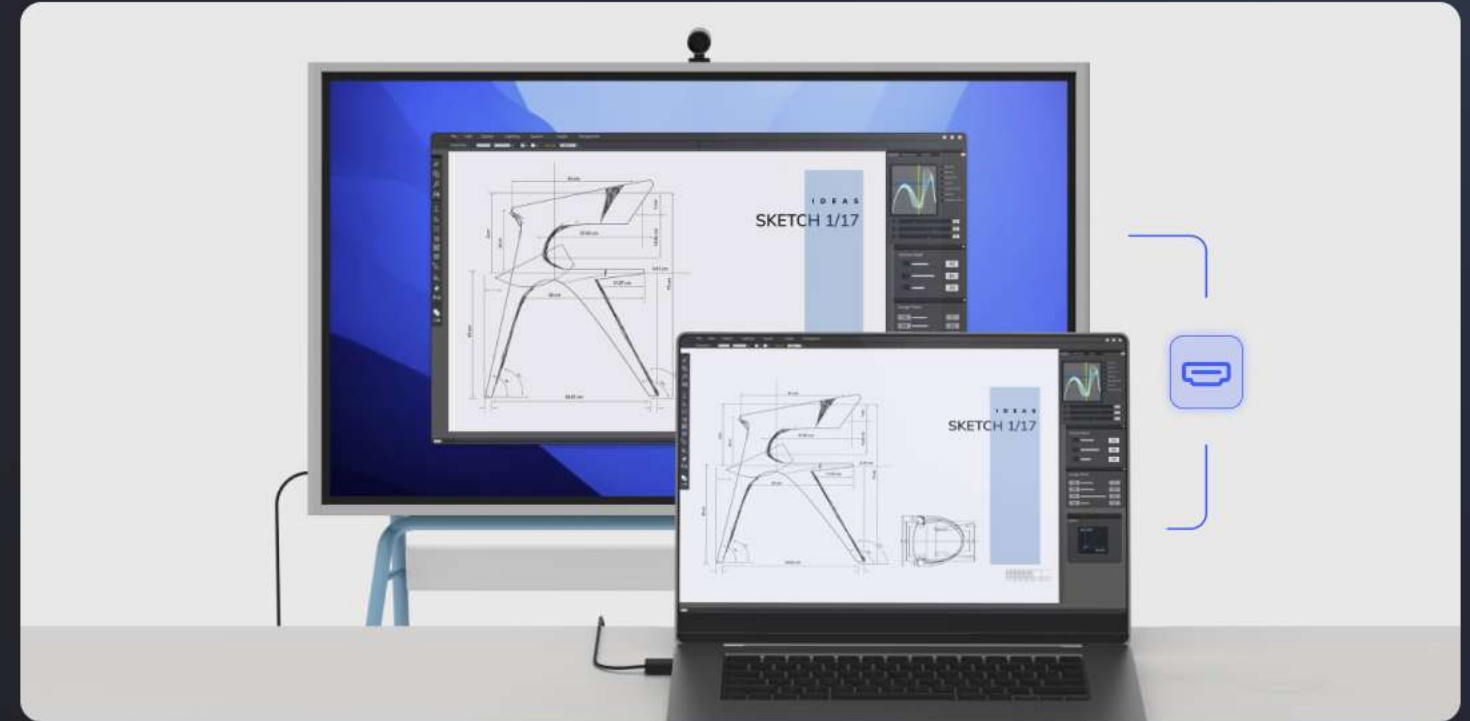

Cast screens effortlessly from any device

- ✓ Present your work to the large Vibe screen wirelessly or with cables across a range of devices, including smartphones, tablets, laptops, and TVs.
- ✓ Cast the board's screen to another display for enhanced visibility and clearer content delivery.