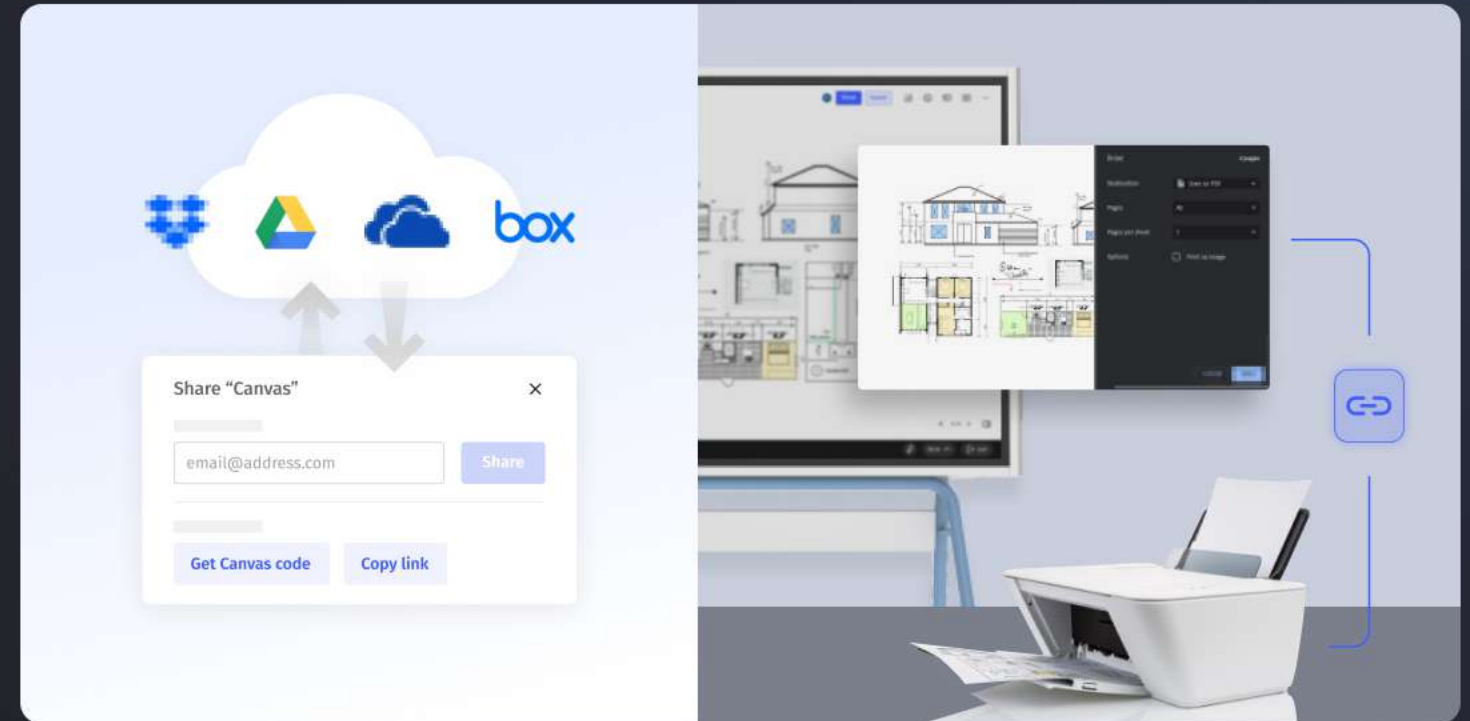

Easy note saving and printing

- ✓ Save content to the cloud, export via email, or store locally for easy access. You can also connect to printers and print your notes immediately.