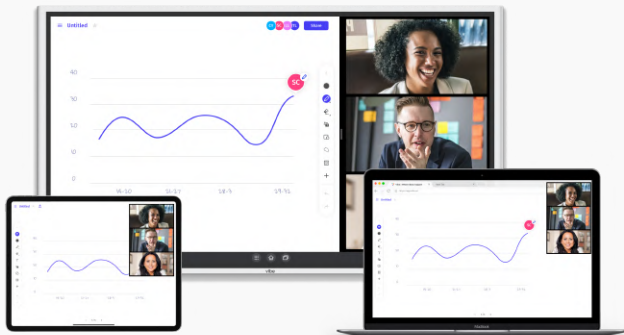

### Customized Canvas

Adjust canvas colors or add a grid, dot, or square pattern

## Edit in real-time on your choice of device

Don't limit yourself to a single screen. Access and edit your canvas through the Vibe Board, through your Mac or PC, or on your tablet. Seamlessly collaborate in real time on whichever devices work best for your team.