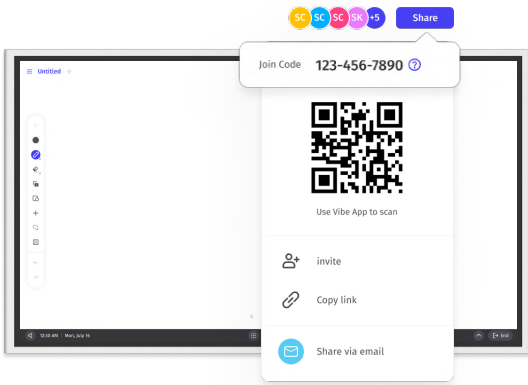

Share projects with cloud collaboration tools

You can simply share this board by scanning QR code, or via email, Slack and Teams. The board can be shared as either a live link that takes you to the board or as a static PDF saved back to DropBox, Google Drive, OneDrive or Box.

Wireless screencast enhanced with touch

Fluidly bring content to Vibe by wirelessly casting your screen to Vibe or by connecting in via HDMI. With your screen cast, you can add notes, comment, and draw attention as needed.

device's manufacturer.

As simple to use as a traditional whiteboard

Seamlessly integrate with your existing workflows

Make sure it can seamlessly integrate with your favorite apps, like Slack, Teams, Office, Zoom, Dropbox, Blue Beam, WebEx, etc. so that it fits perfectly within your existing workflows.

Consider size & compatibility for cameras/microphone

Choose one with features that fit your needs

Leave your mark, again and again

Annotate the canvas with sketches, comments, and digital sticky notes to add context to **PDFs, documents, screenshots, and images**. Modify, erase or move your additions with a swipe of the stylus.

We've brought along your favorite apps

Vibe works with the tools you've already invested in, so there's no need to make additional purchases. In addition, there's no learning curve or barrier to adoption of the apps that you are using.