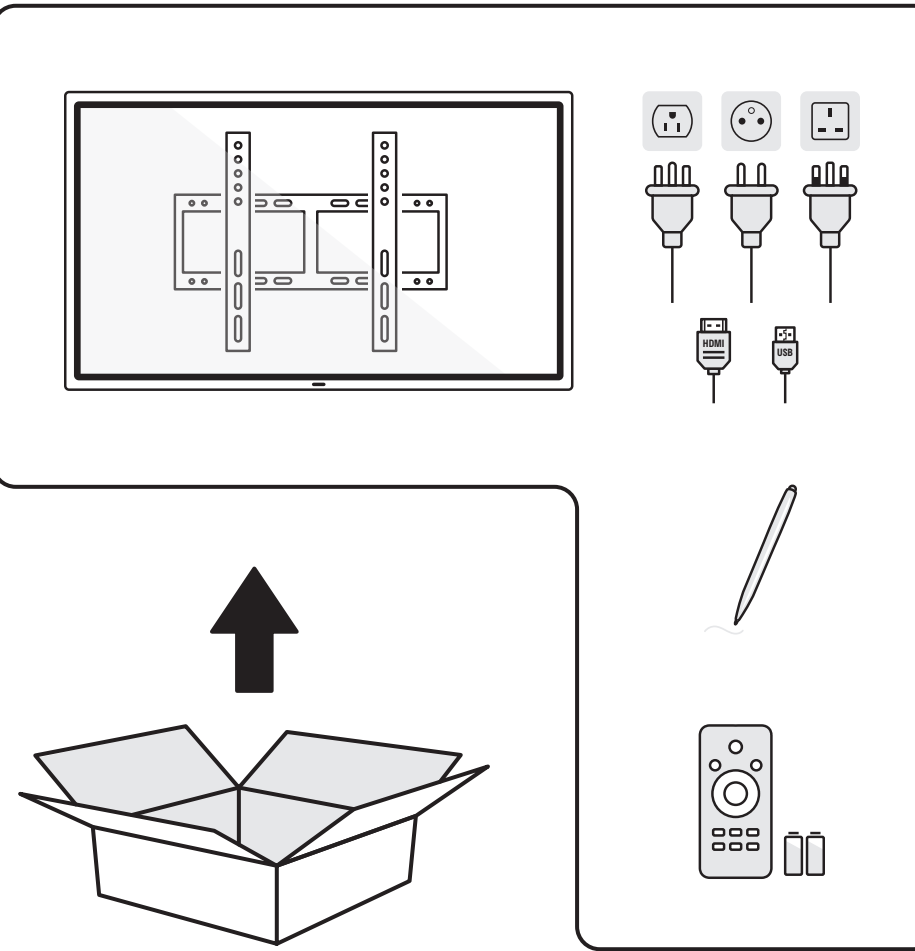

# Quick Start

For full instructions with video tutorials, go to  
**[vibe.us/onboarding](https://vibe.us/onboarding)**

The online **Onboarding Guide** includes:

- 1 How to set up your Vibe board and stand
- 2 Configuration and registration instructions
- 3 Tutorials on popular features
- 4 Warranty registration

有关教程的完整说明, 请访问  
[vibe.us/onboarding](https://vibe.us/onboarding)

在线入门指南包括:

- 1. 如何安装Vize智能白板和支架
- 2. 如何配置Vize智能白板并注册您的Vize帐户
- 3. 功能教程
- 4. 保修信息

ビデオチュートリアルの詳細をご確認できるサイトは  
[vibe.us/onboarding](https://vibe.us/onboarding)